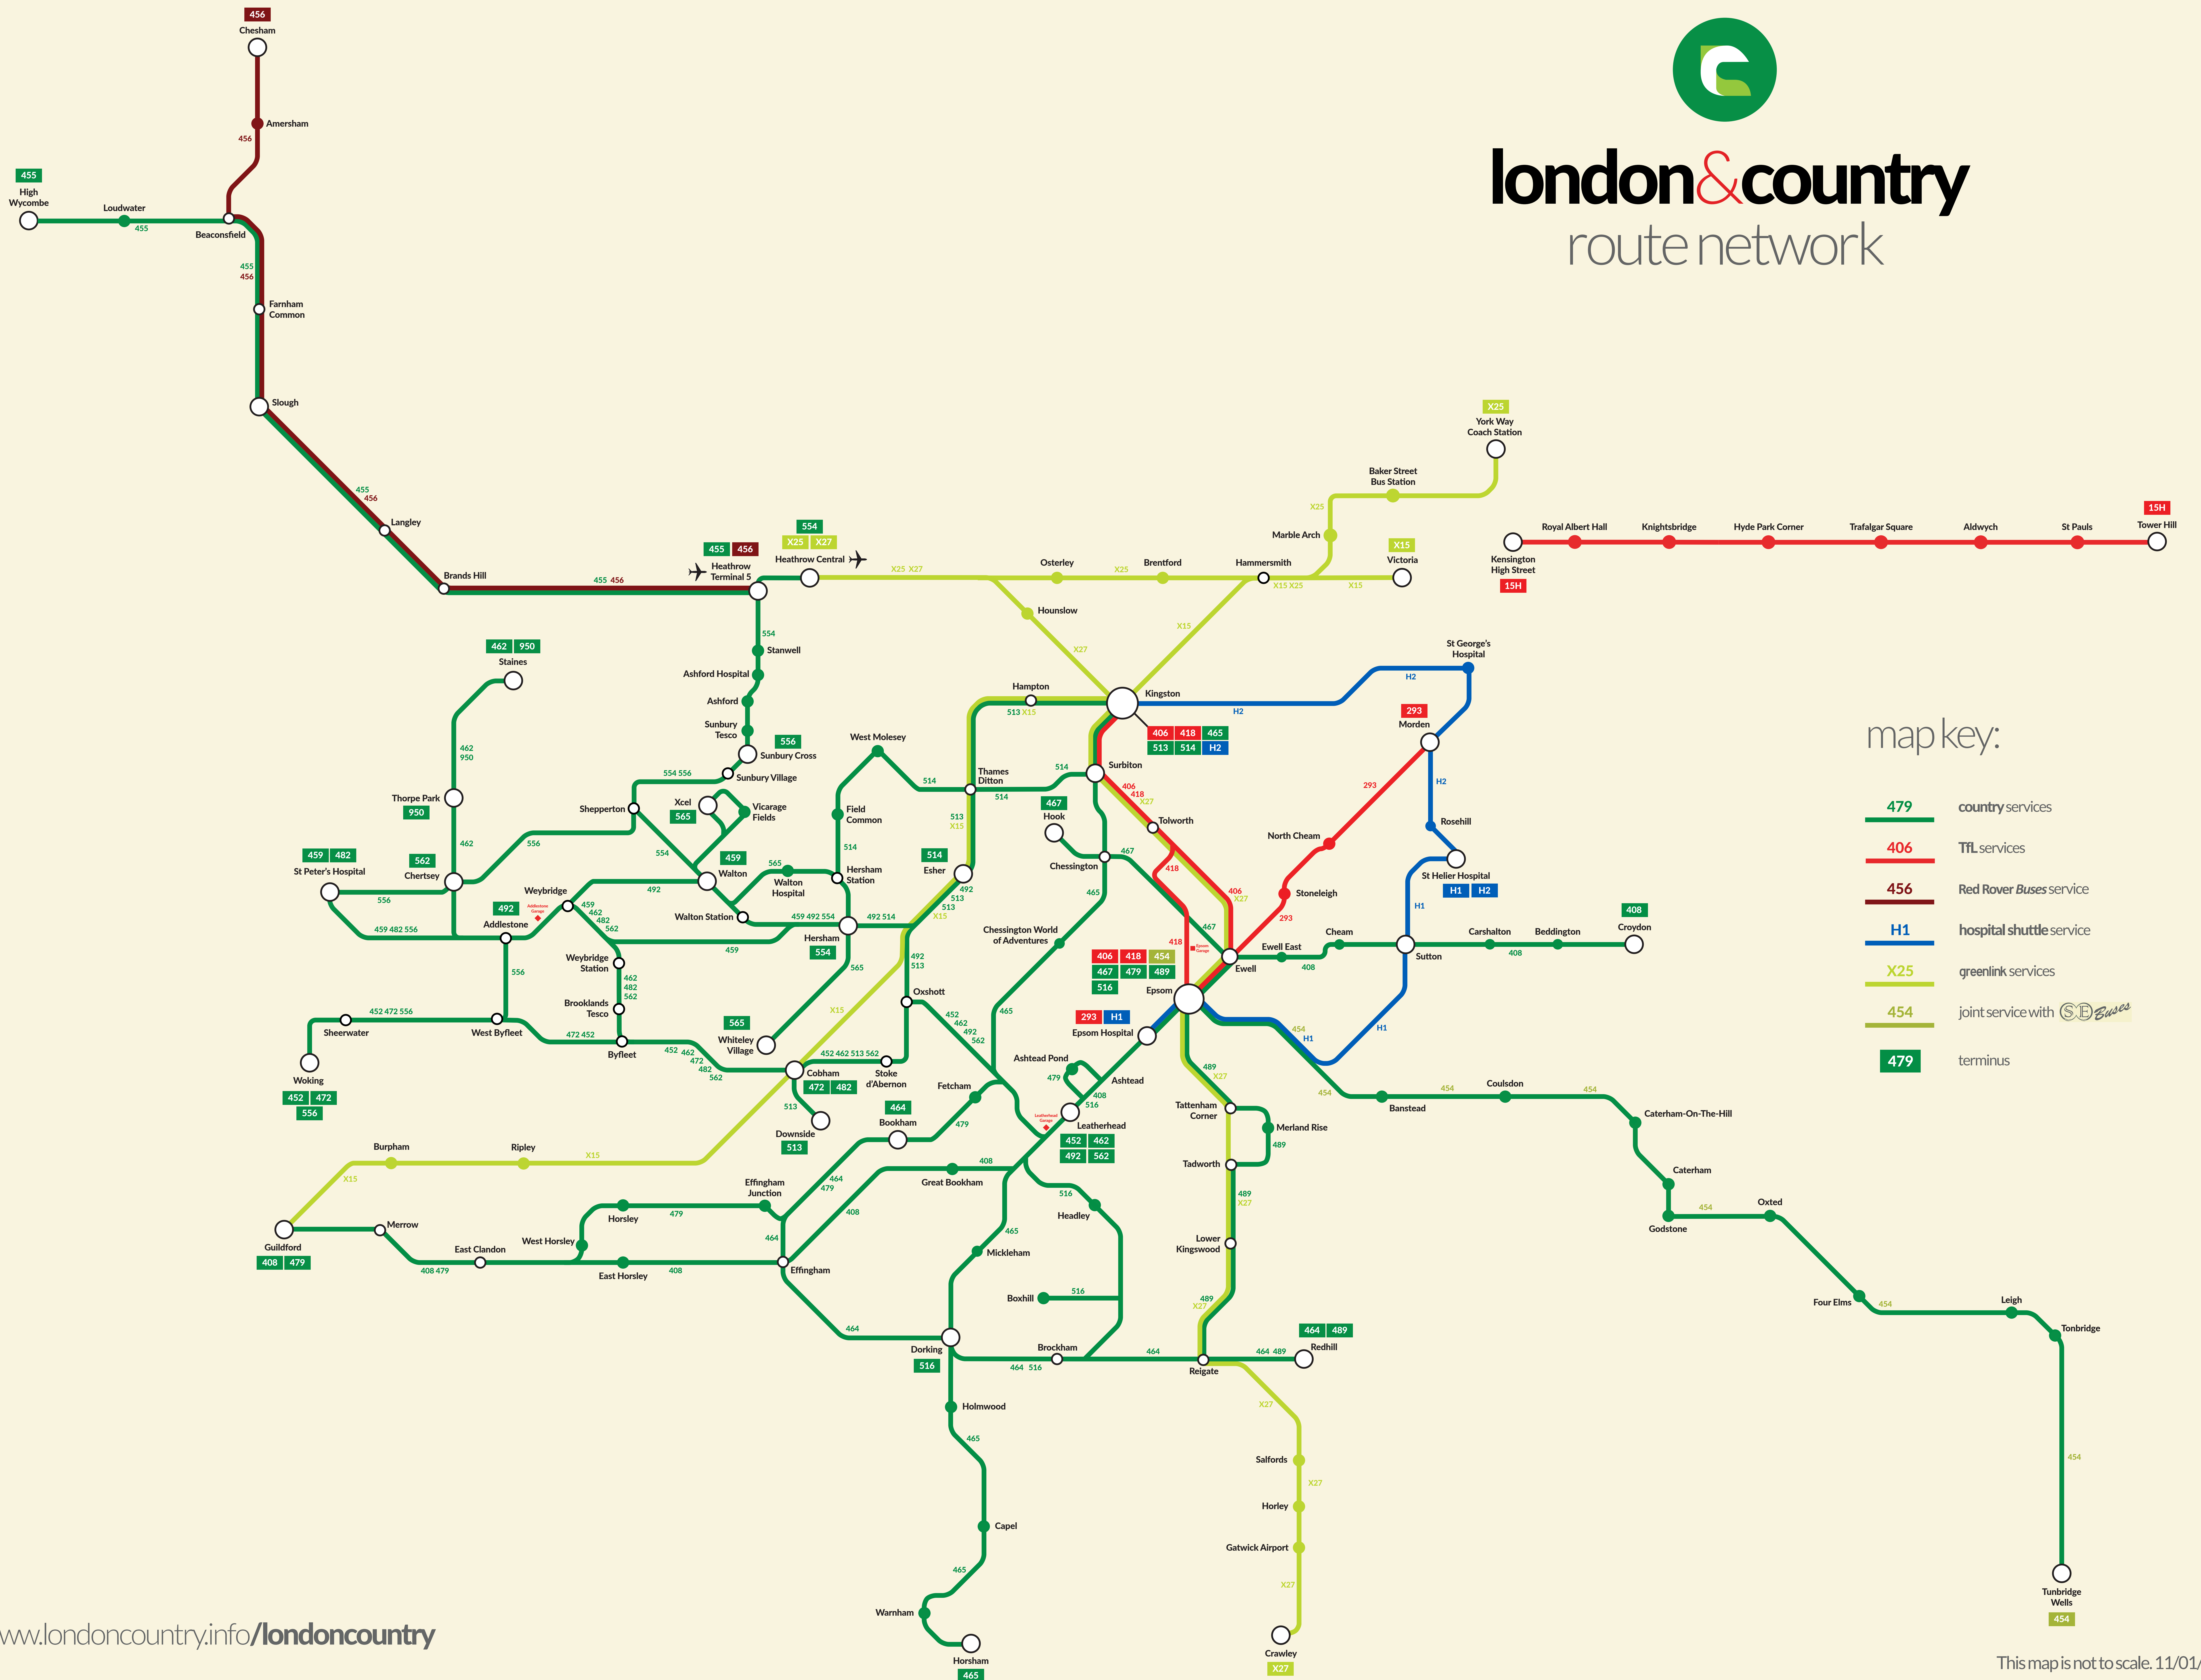

# london & country

route network

### map key:

- 479 country services
- 406 TfL services
- 456 Red Rover Buses service
- H1 hospital shuttle service
- X25 greenlink services
- 454 joint service with SE Buses
- 479 terminus